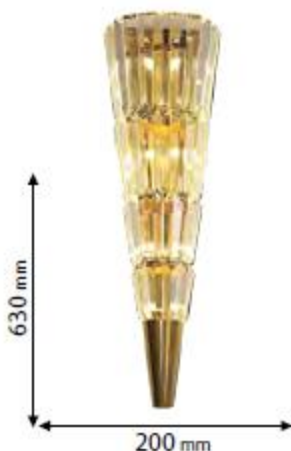

[PRODUCT DETAILS »](#)

Catalogue number	Description	Colour	Max (W)	Lampholder
955BRIX7W/GD	Wall lamp	Titanium Gold	7X11W	7xG4

[DIMENSIONS »](#)

Catalogue number	Depth (mm)	Height (mm)
955BRIX7W/GD	260	400